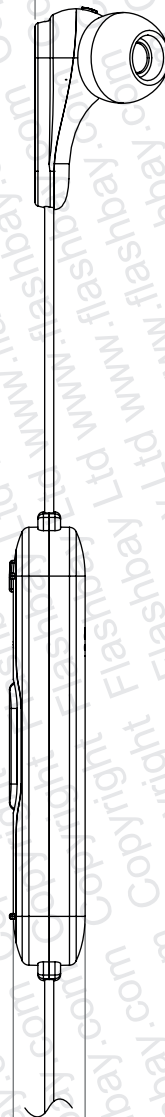

Left

Right

58

Total length \approx 615mm~645mm

PRODUCT
Vibe Bluetooth

CODE
VBB

DIMENSIONS
mm

SCALE
1:1