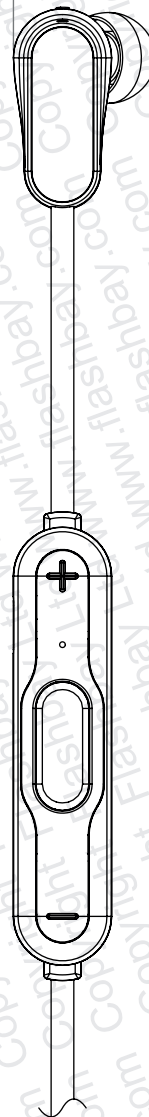

Left

Right

58

Total length \approx 615mm~645mm

PRODUCT
Vibe Bluetooth

CODE
VBB

DIMENSIONS
mm

SCALE
1:1