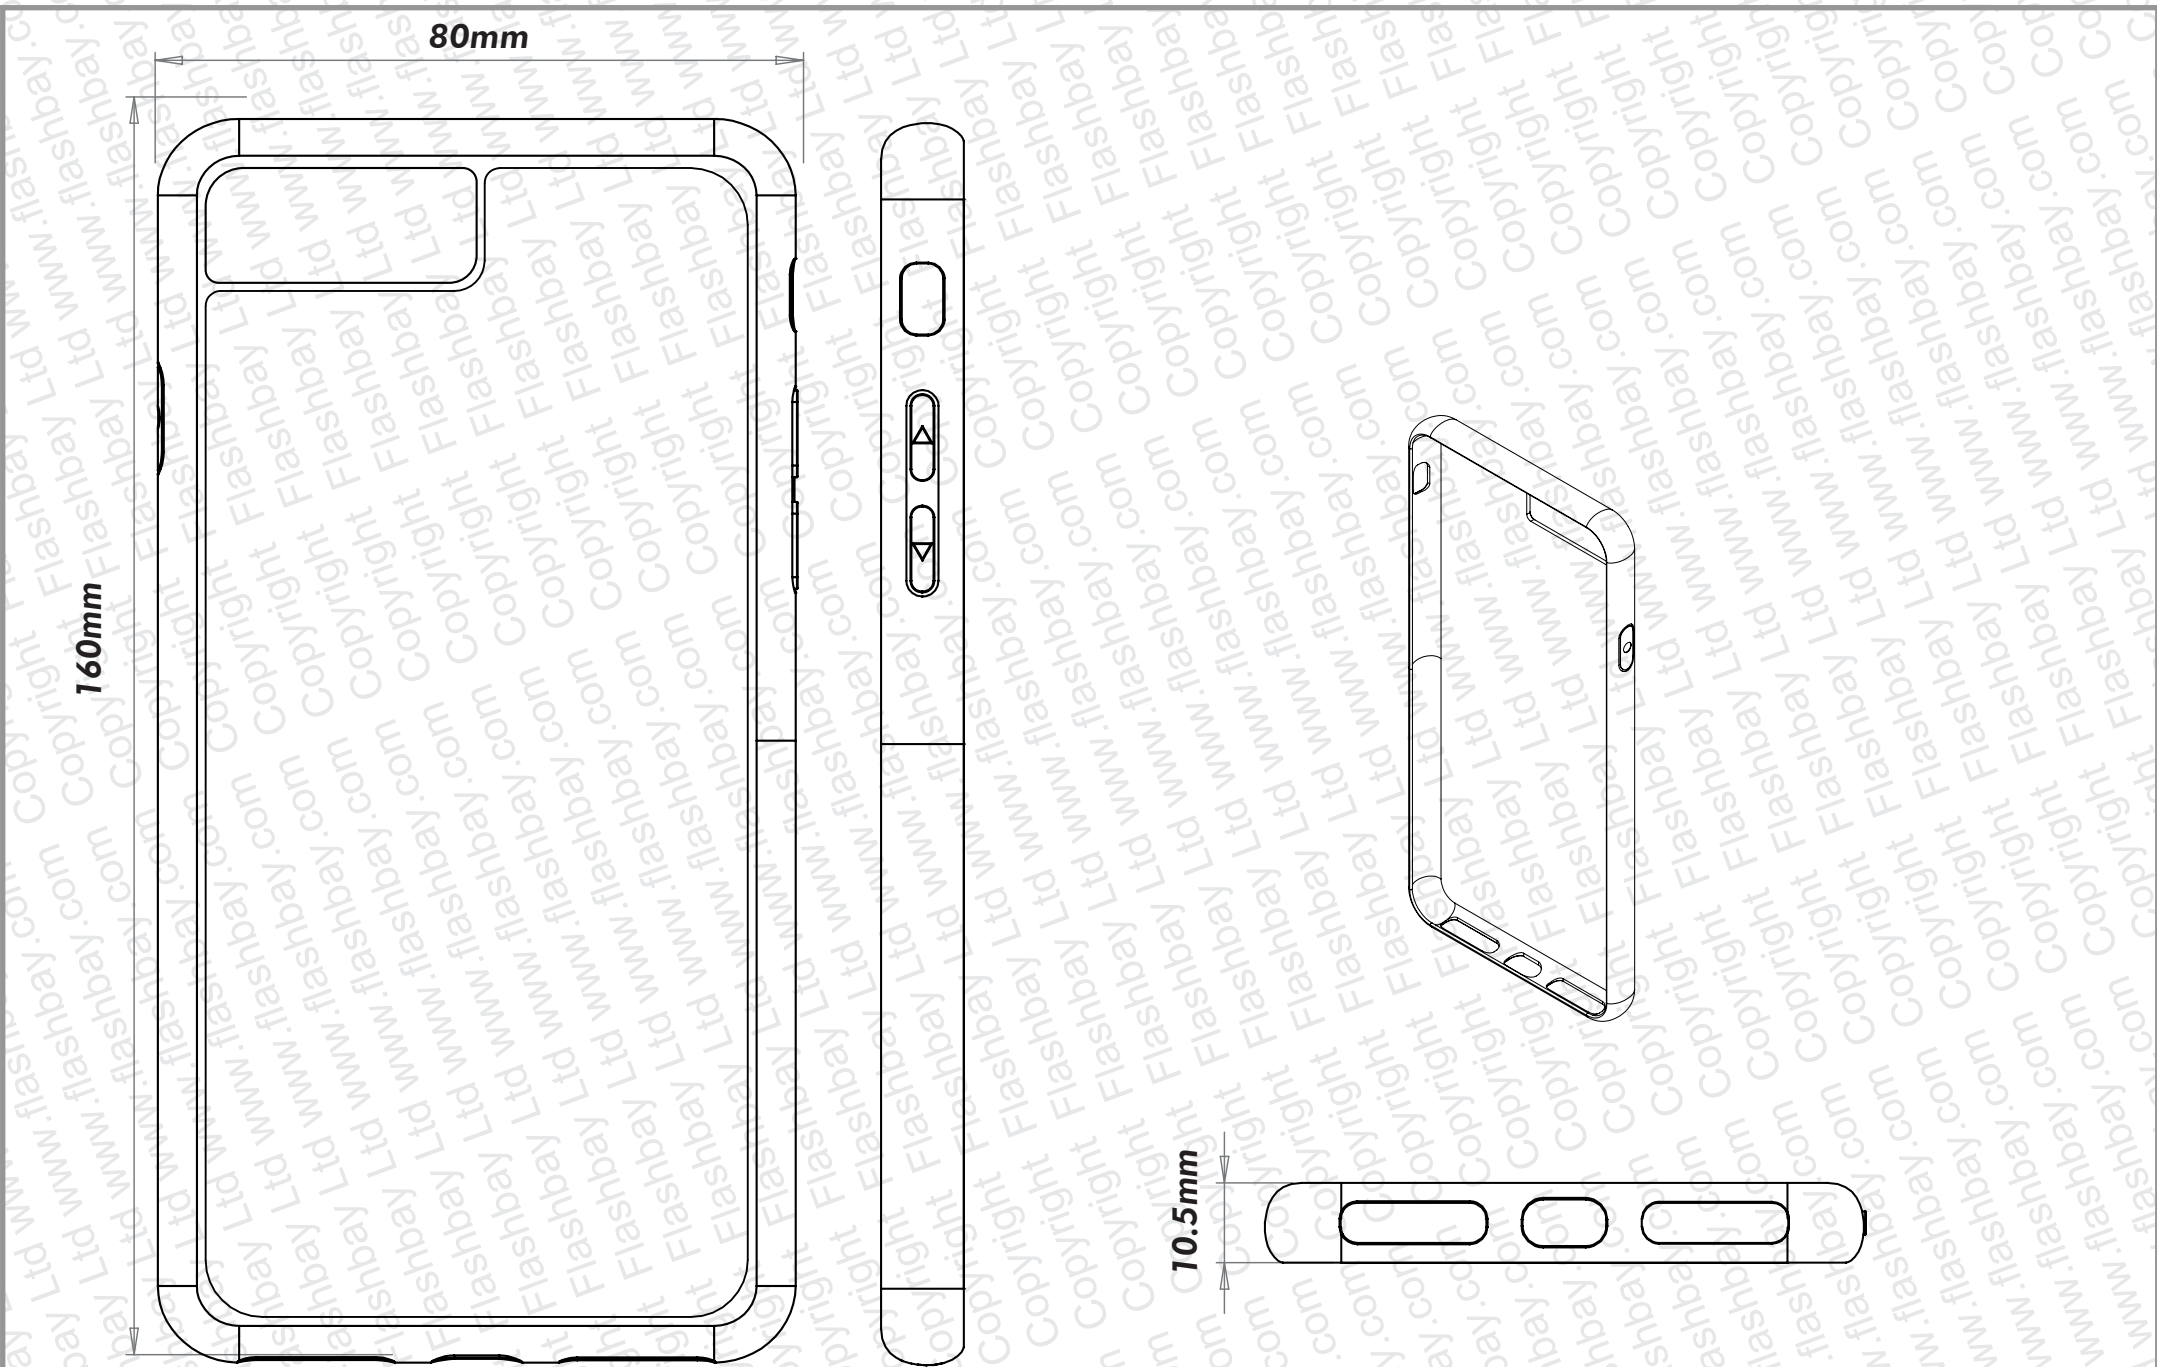

69.5mm

140mm

10.5mm

PRODUCT
IPHONE7&8

CODE
SO

DIMENSIONS
mm

SCALE
1:1

PRODUCT
IPHONE7PLUS&
8PLUS

CODE
SO

DIMENSIONS
mm

SCALE
1:1

145mm

72mm

10mm

PRODUCT
IPHONE_X

CODE
SO

DIMENSIONS
mm

SCALE
1:1