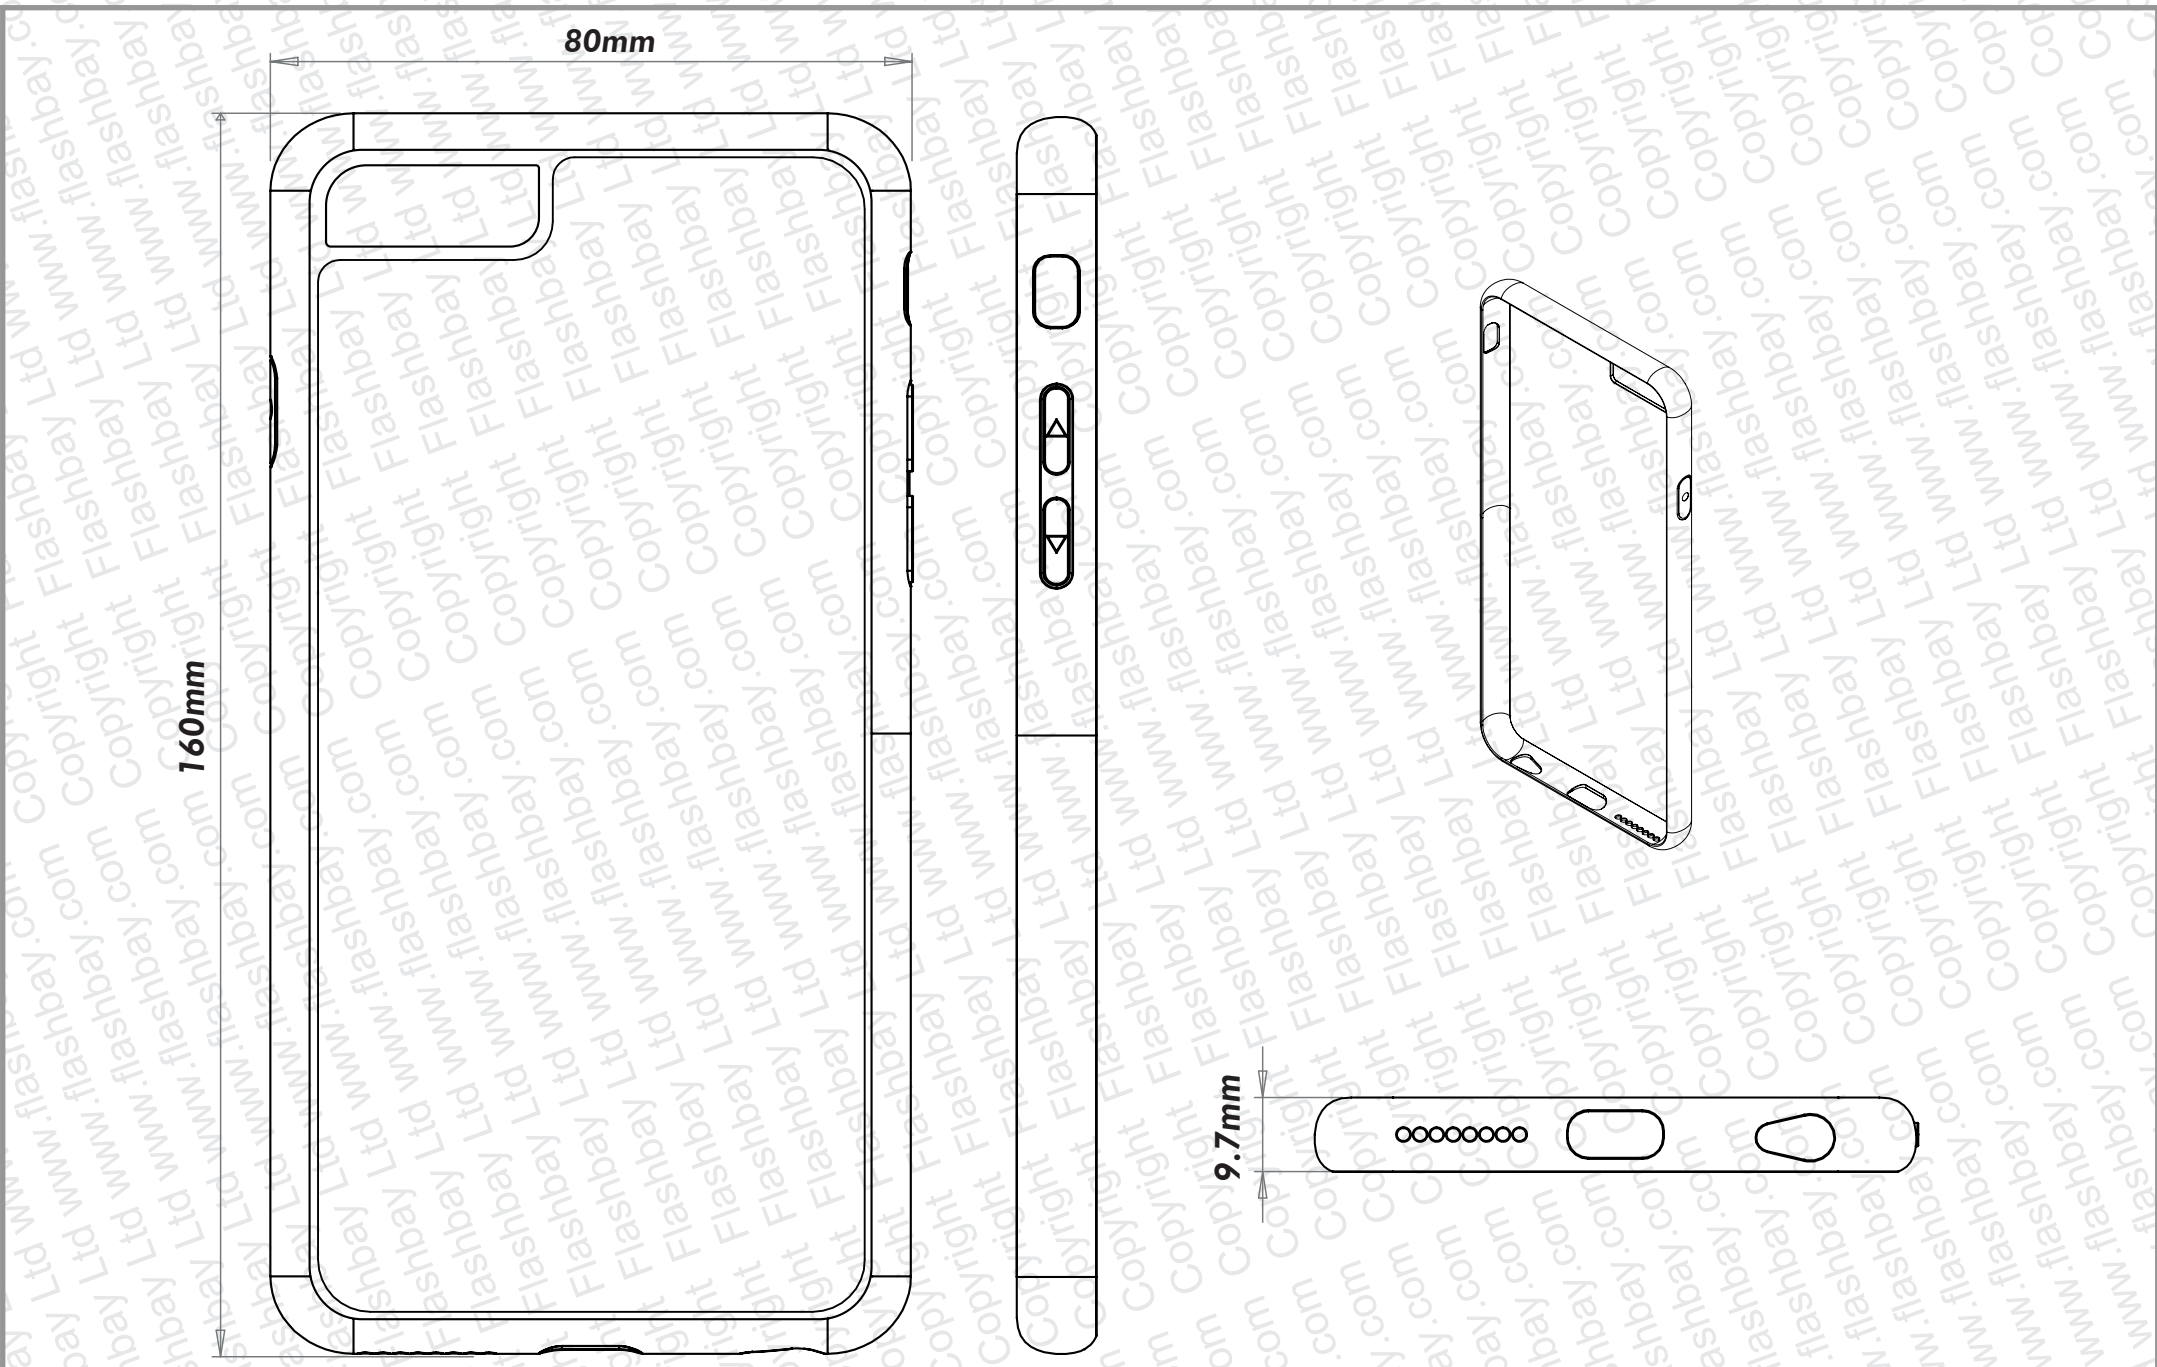

PRODUCT
IPHONE 6&6S

CODE
SO

DIMENSIONS
mm

SCALE
1:1

PRODUCT
IPHONE 6PLUS&
6SPLUS

CODE
SO

DIMENSIONS
mm

SCALE
1:1

69.5mm

140mm

10.5mm

PRODUCT
IPHONE7&8

CODE
SO

DIMENSIONS
mm

SCALE
1:1

PRODUCT
IPHONE7PLUS&
8PLUS

CODE
SO

DIMENSIONS
mm

SCALE
1:1

145mm

72mm

10mm

PRODUCT
IPHONE_X

CODE
SO

DIMENSIONS
mm

SCALE
1:1